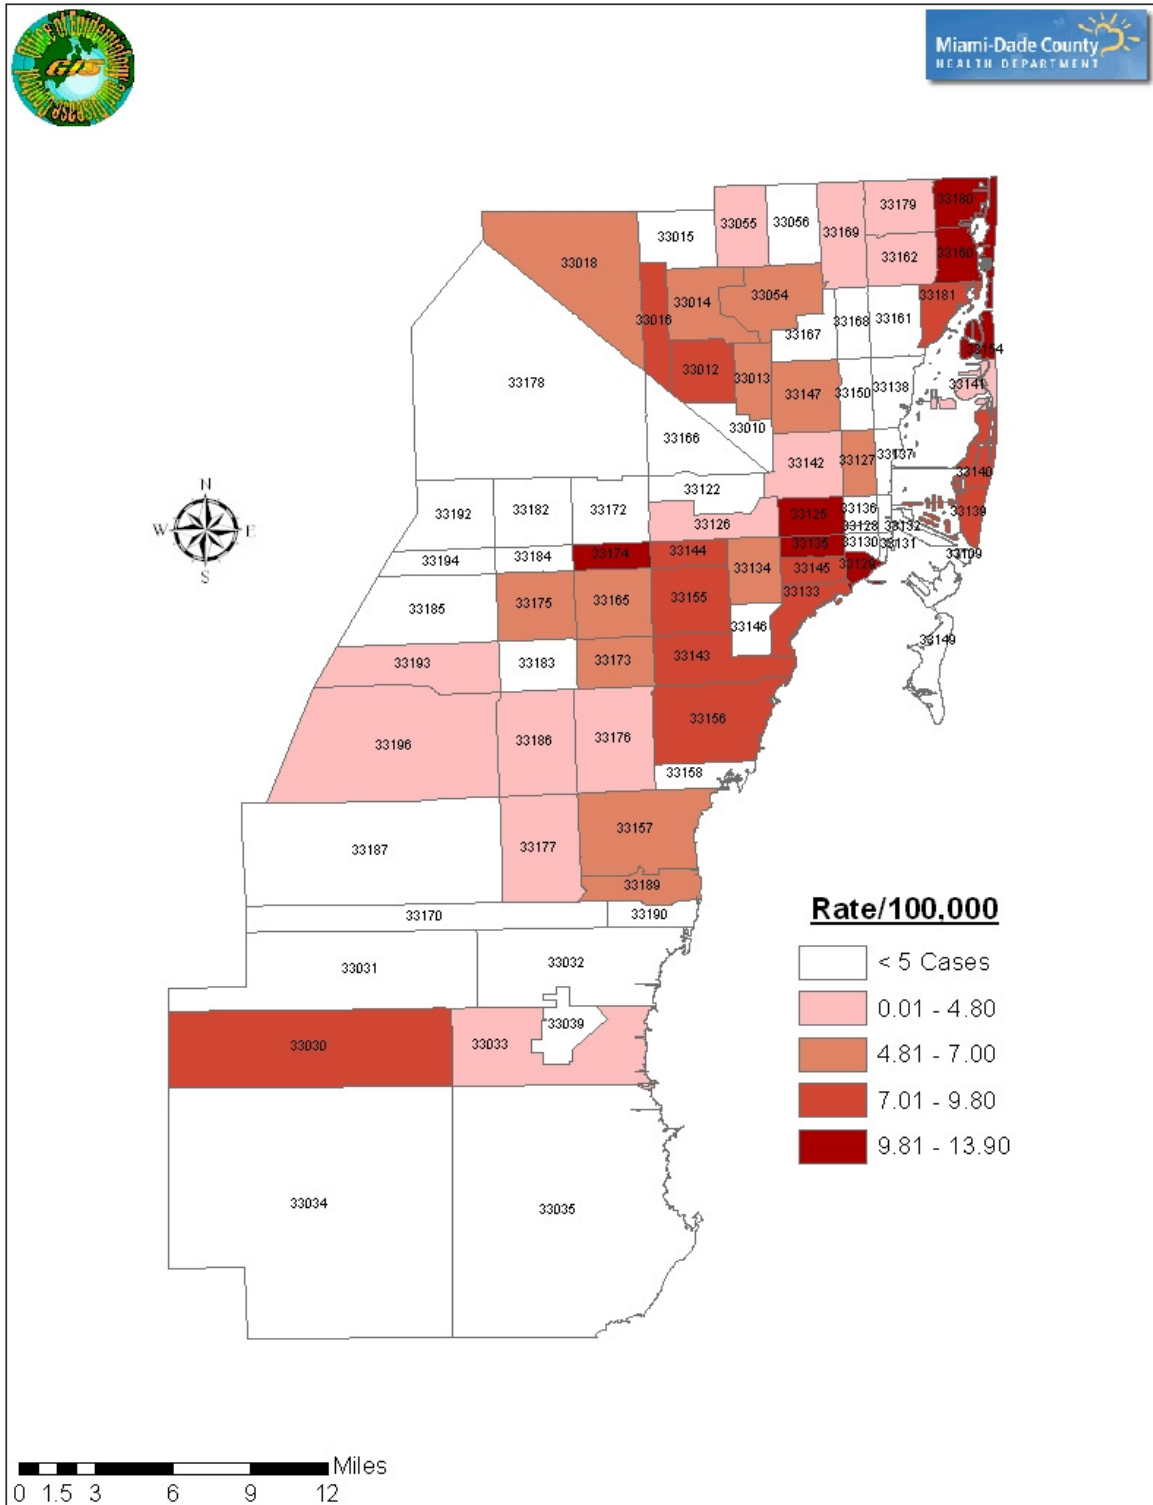

## Unintentional Fall Injury Deaths, 2007-2009

The areas of the county with the unintentional fall injury mortality rates based on a minimum of 5 deaths over the 3-year period 2007-2009 were:

1. The zip code 33129 which represents Coral Way and Brickell in the City of Miami.
2. The zip code 33135 which represents sections of Little Havana.
3. The zip code 33174 which represents Sweetwater.
4. The zip code 33180 which represents Aventura.