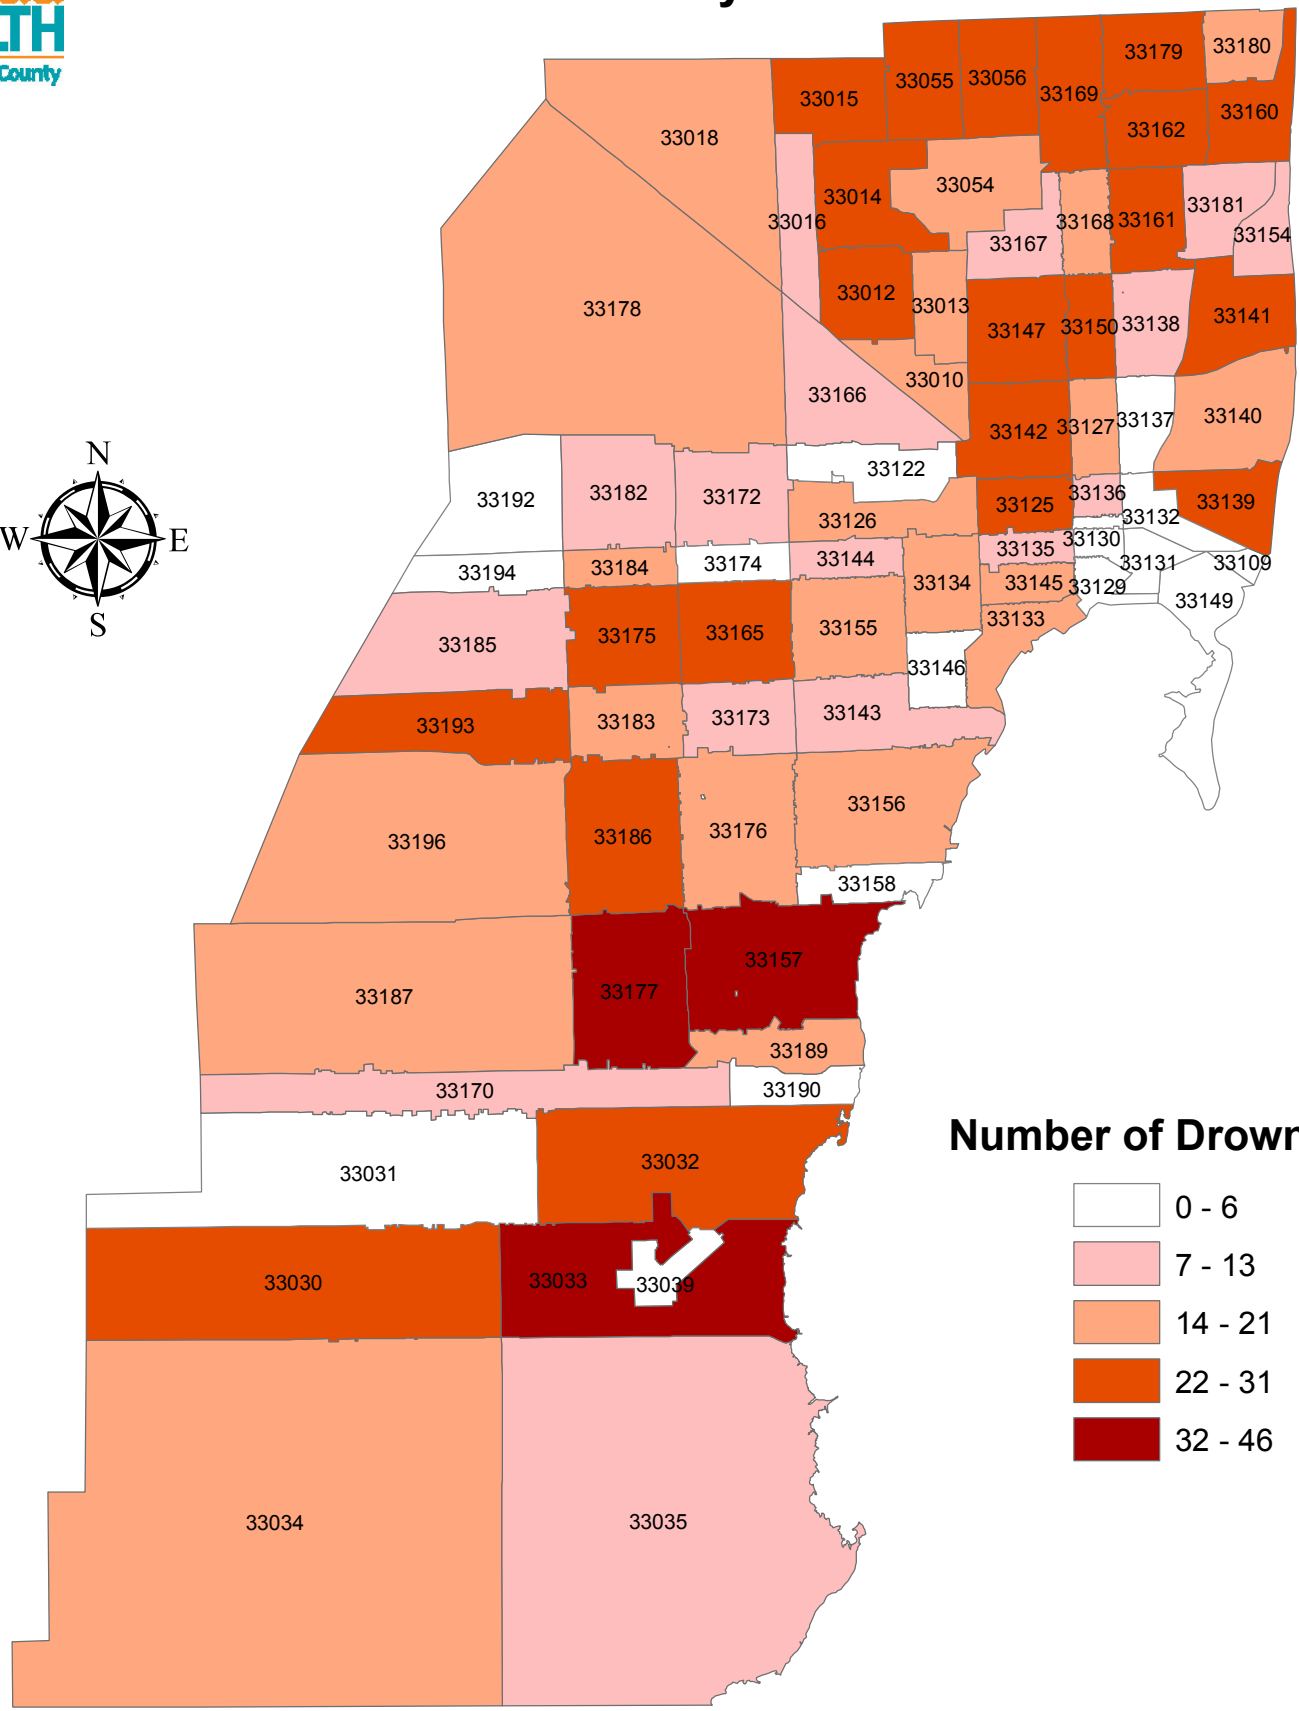

Number of Drownings (Fatal and Nonfatal) All Ages Miami-Dade County: 2005 - 2013

Number of Drownings